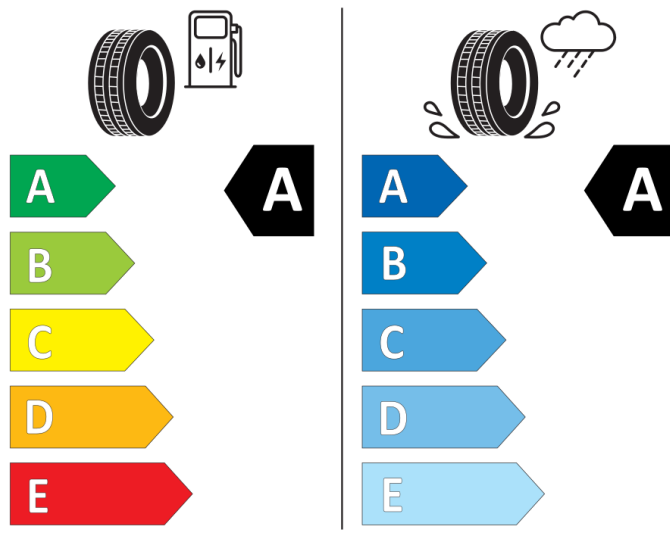

BRIDGESTONE

13951

215/60 R16 95 V

Cl