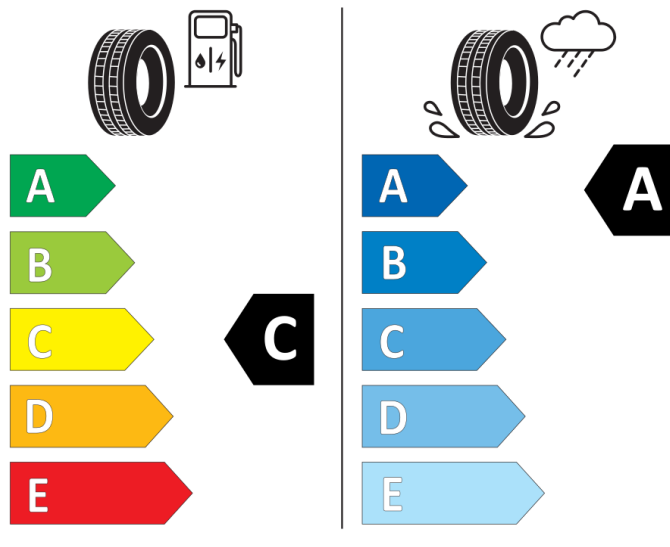

Cl

2020/740

BRIDGESTONE

13878

215/50 R18 92 W

Cl

2020/740

BRIDGESTONE