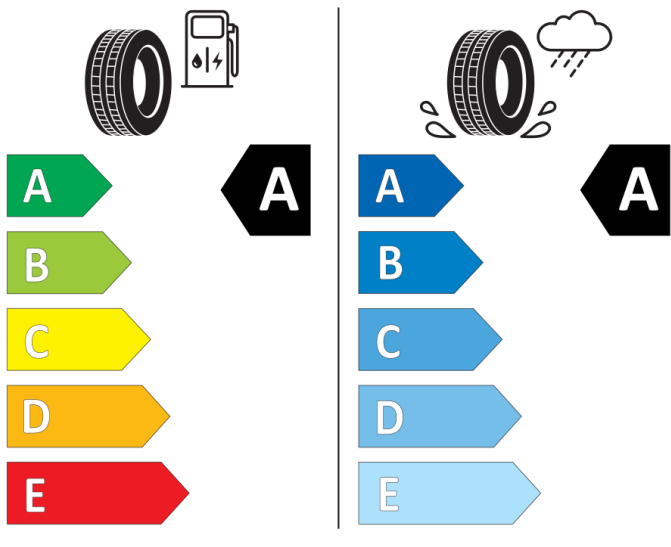

FALKEN ZE310A EC

334612

215/60R16 95 V

Cl

2020/740